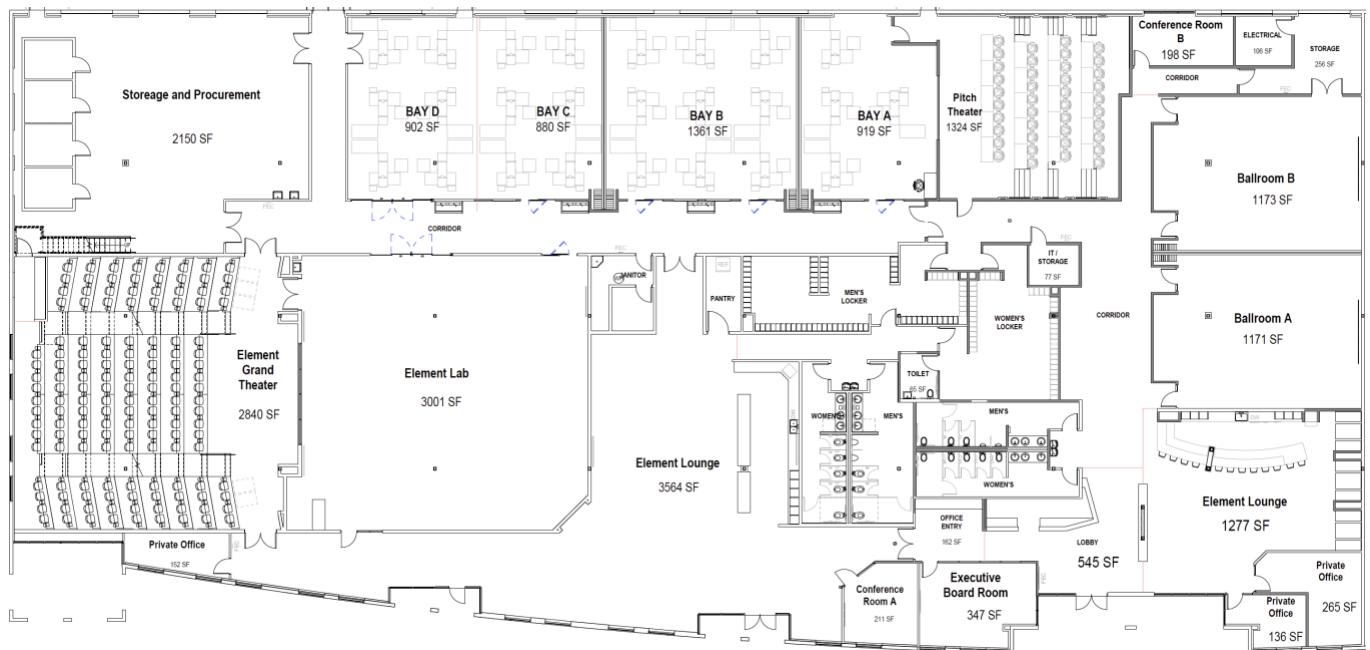

- 4.7 miles from Dell Seton Medical Center
- 6.9 miles from Dell Children's Medical Center
- 10 miles from the Ascension Seton – Texas Administration Offices

MedtoMarket Floorplan with Square Footage:

MedtoMarket has multiple flex-rooms and conference rooms along with large classroom/auditoriums. The ~32,000 SF facility is divided into two divisions called M2M Element and M2M Helix. Each division is listed separately below with rooms and sizes.

- 2D floorplan

- Matterport 3D Interactive view of the facility

MedtoMarket 3D Tour

Auditoriums and Capacity:

- M2M Helix Side (Wifi enabled and direct A/V connect in all Ballrooms)
 - Ballroom A – 1171 SF with seating and 40 with full A/V
 - Ballroom B – 1173 SF with seating for 40 with full A/V
 - Combined Ballroom A+B seating for 90 with double drop down projectors and stage for panel discussion
 - Pitch Theater – 1324 SF with stadium seating for 40 with glass window that looks into adjacent bioskills training bays
 - Two 85" TVs and large drop down projector
 - Full A/V capabilities
 - Can bring A/V feed from any part of building or send A/V out of building
 - Executive Board Room
 - 347 SF with seating for 12
 - Full A/V streaming and TV
 - Conference Room A
 - 211 SF with seating for 8
 - Full A/V streaming and TV
 - Helix Lounge and Lobby
 - 1822 SF with area for approximately 60 in social event or sit down
 - Large men's and women's bathrooms
 - Two TVs that can stream video from other lecture rooms
- M2M Element Division
 - Element Lounge and Lobby
 - 3564 SF with opportunity to seat up to 125
 - Full A/V capabilities with three 85" TVs in lounge
 - Large men's and women's bathroom
 - Element Grand Theater
 - 2840 SF with seating for up to 160 people
 - Full A/V capabilities
 - Large glass window that looks into Element Lab
 - Large presenter area ideal for panel discussion or stage setup